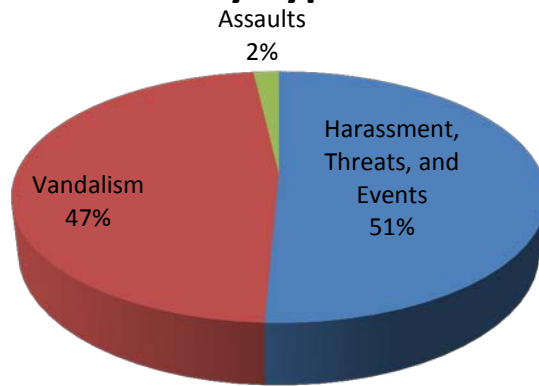

2012 Audit of Anti-Semitic Incidents by Type

2012 Vandalism Incidents by Location

Audit of Anti-Semitic Incidents 1979-2012 (National)

Audit of Anti-Semitic Incidents 2002-2012 (National)