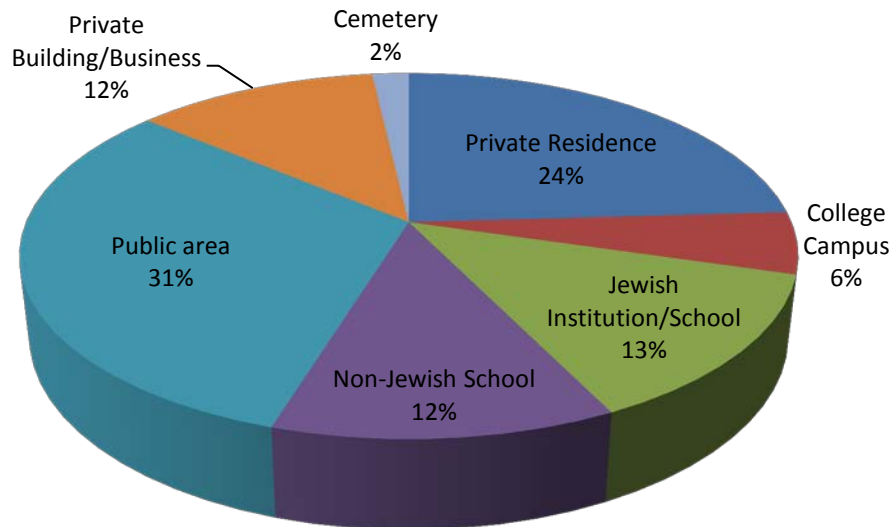

2012 Audit of Anti-Semitic Incidents by Type

2012 Vandalism Incidents by Location

Audit of Anti-Semitic Incidents 1979-2012 (National)

Audit of Anti-Semitic Incidents 2002-2012 (National)